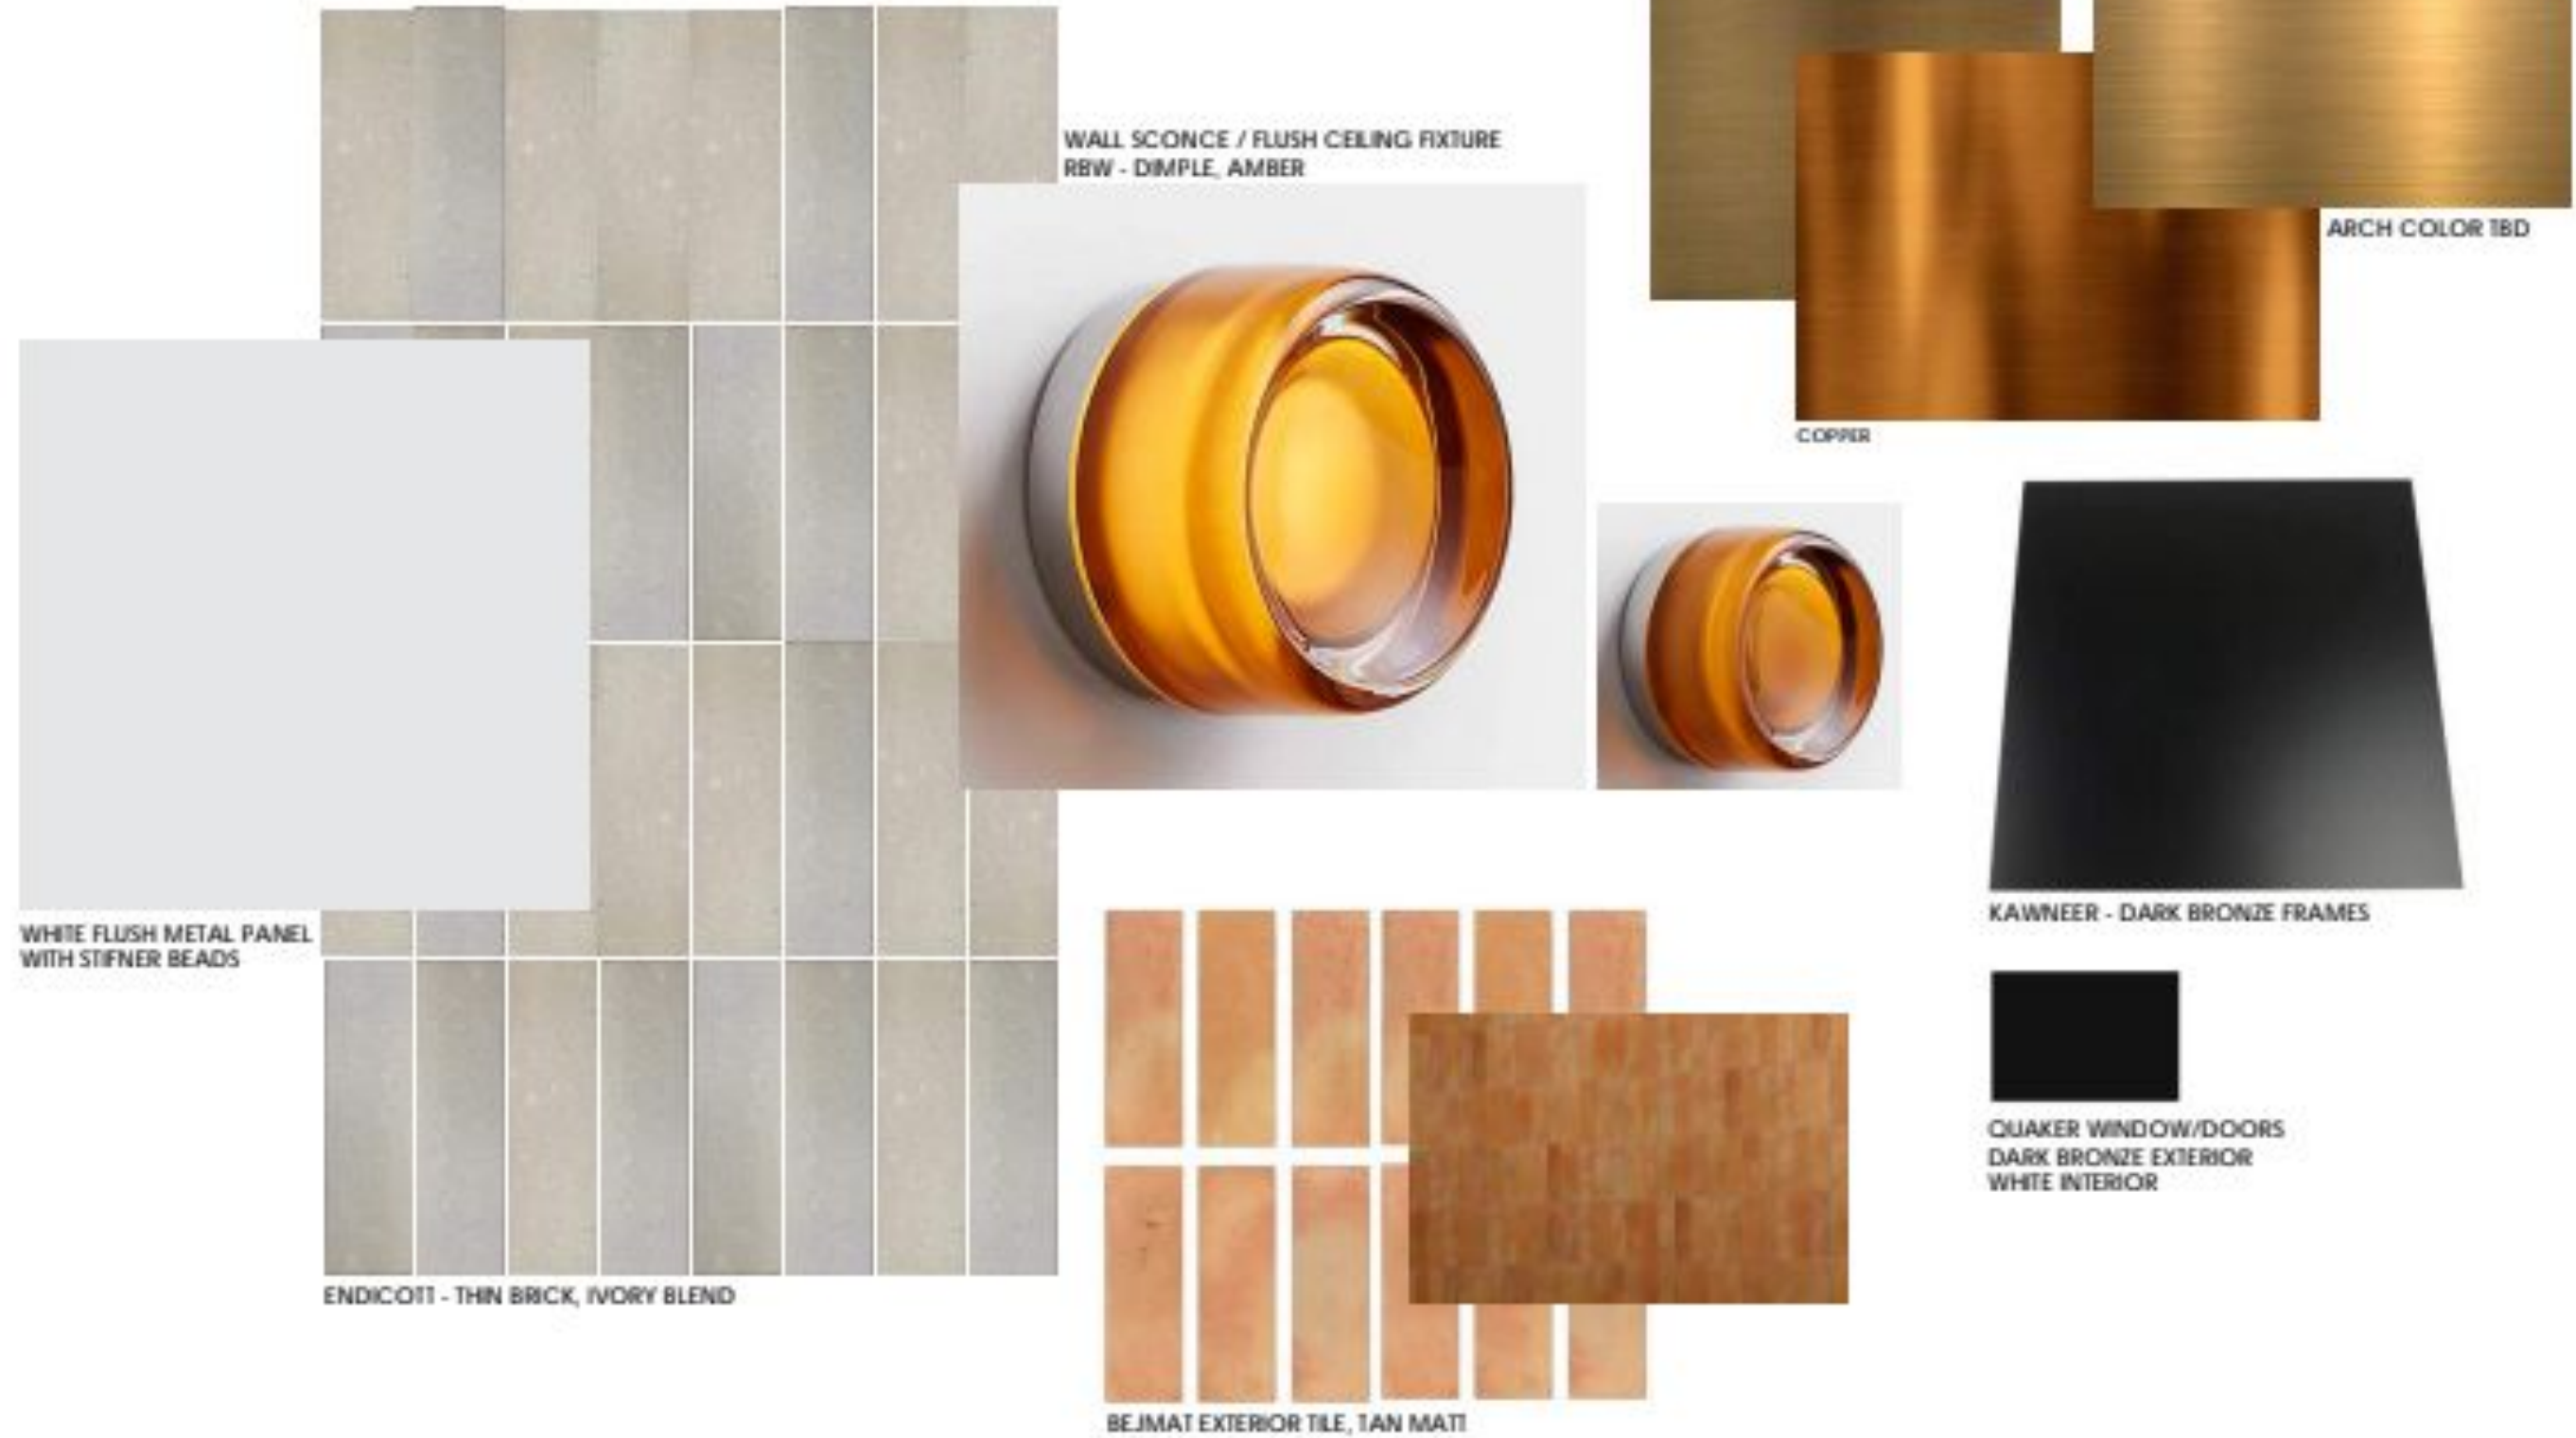

Finishes subject to change based on availability, substitutions may be used.

245 HERMITAGE - EXTERIOR MATERIAL PALETTE

CENTRIC
ARCHITECTURE