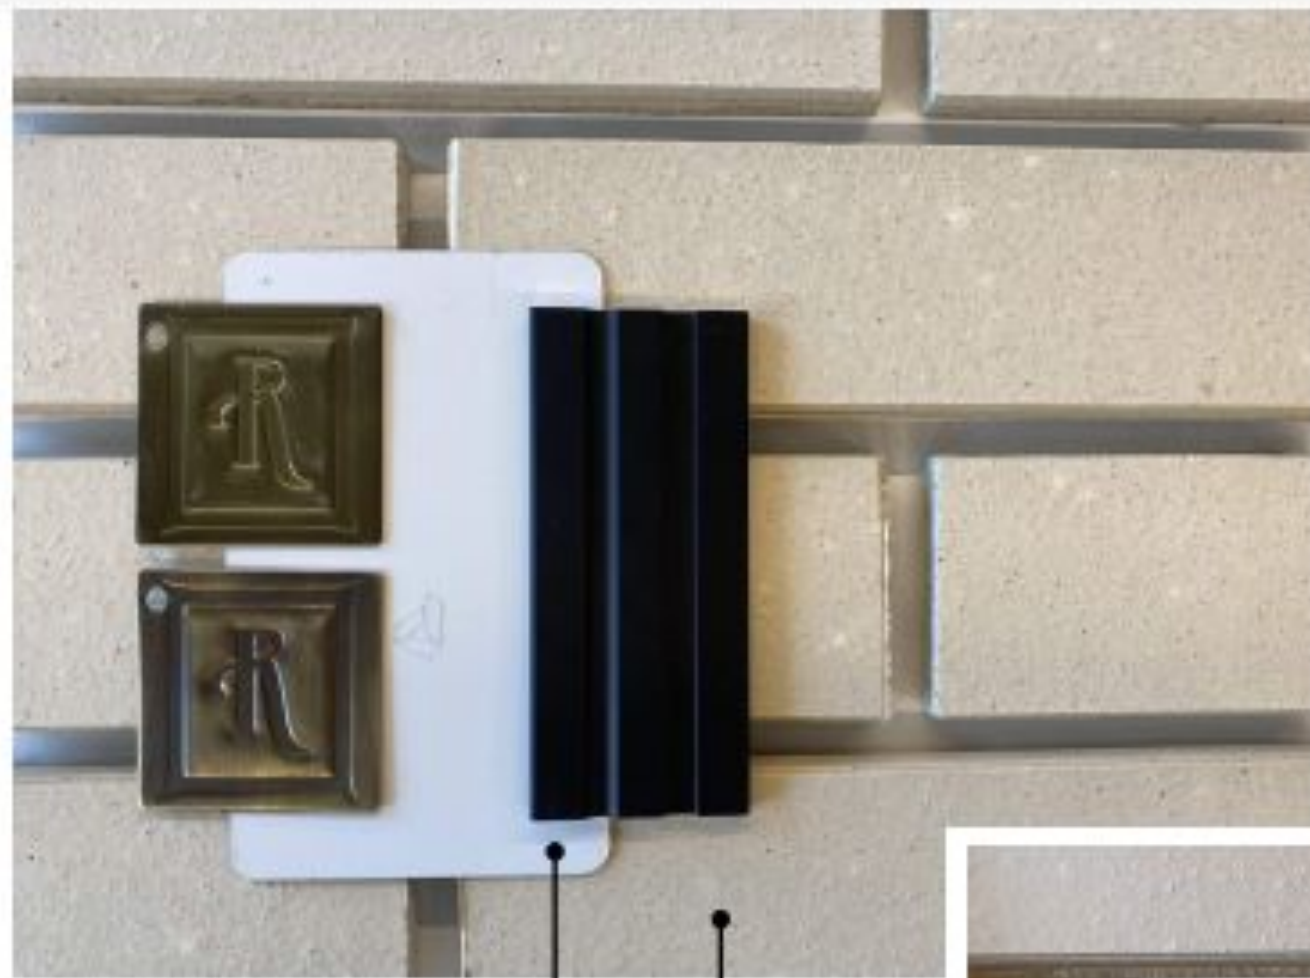

Finishes subject to change based on availability, substitutions may be used.

IVORY BLEND SMOOTH

IVORY BLEND VELOUR

- BRICK
- METAL PANEL
- BRONZE / GOLD METAL ARCHES
- DARK WINDOW FRAMES

LIGHT GRAY BLEND SMOOTH